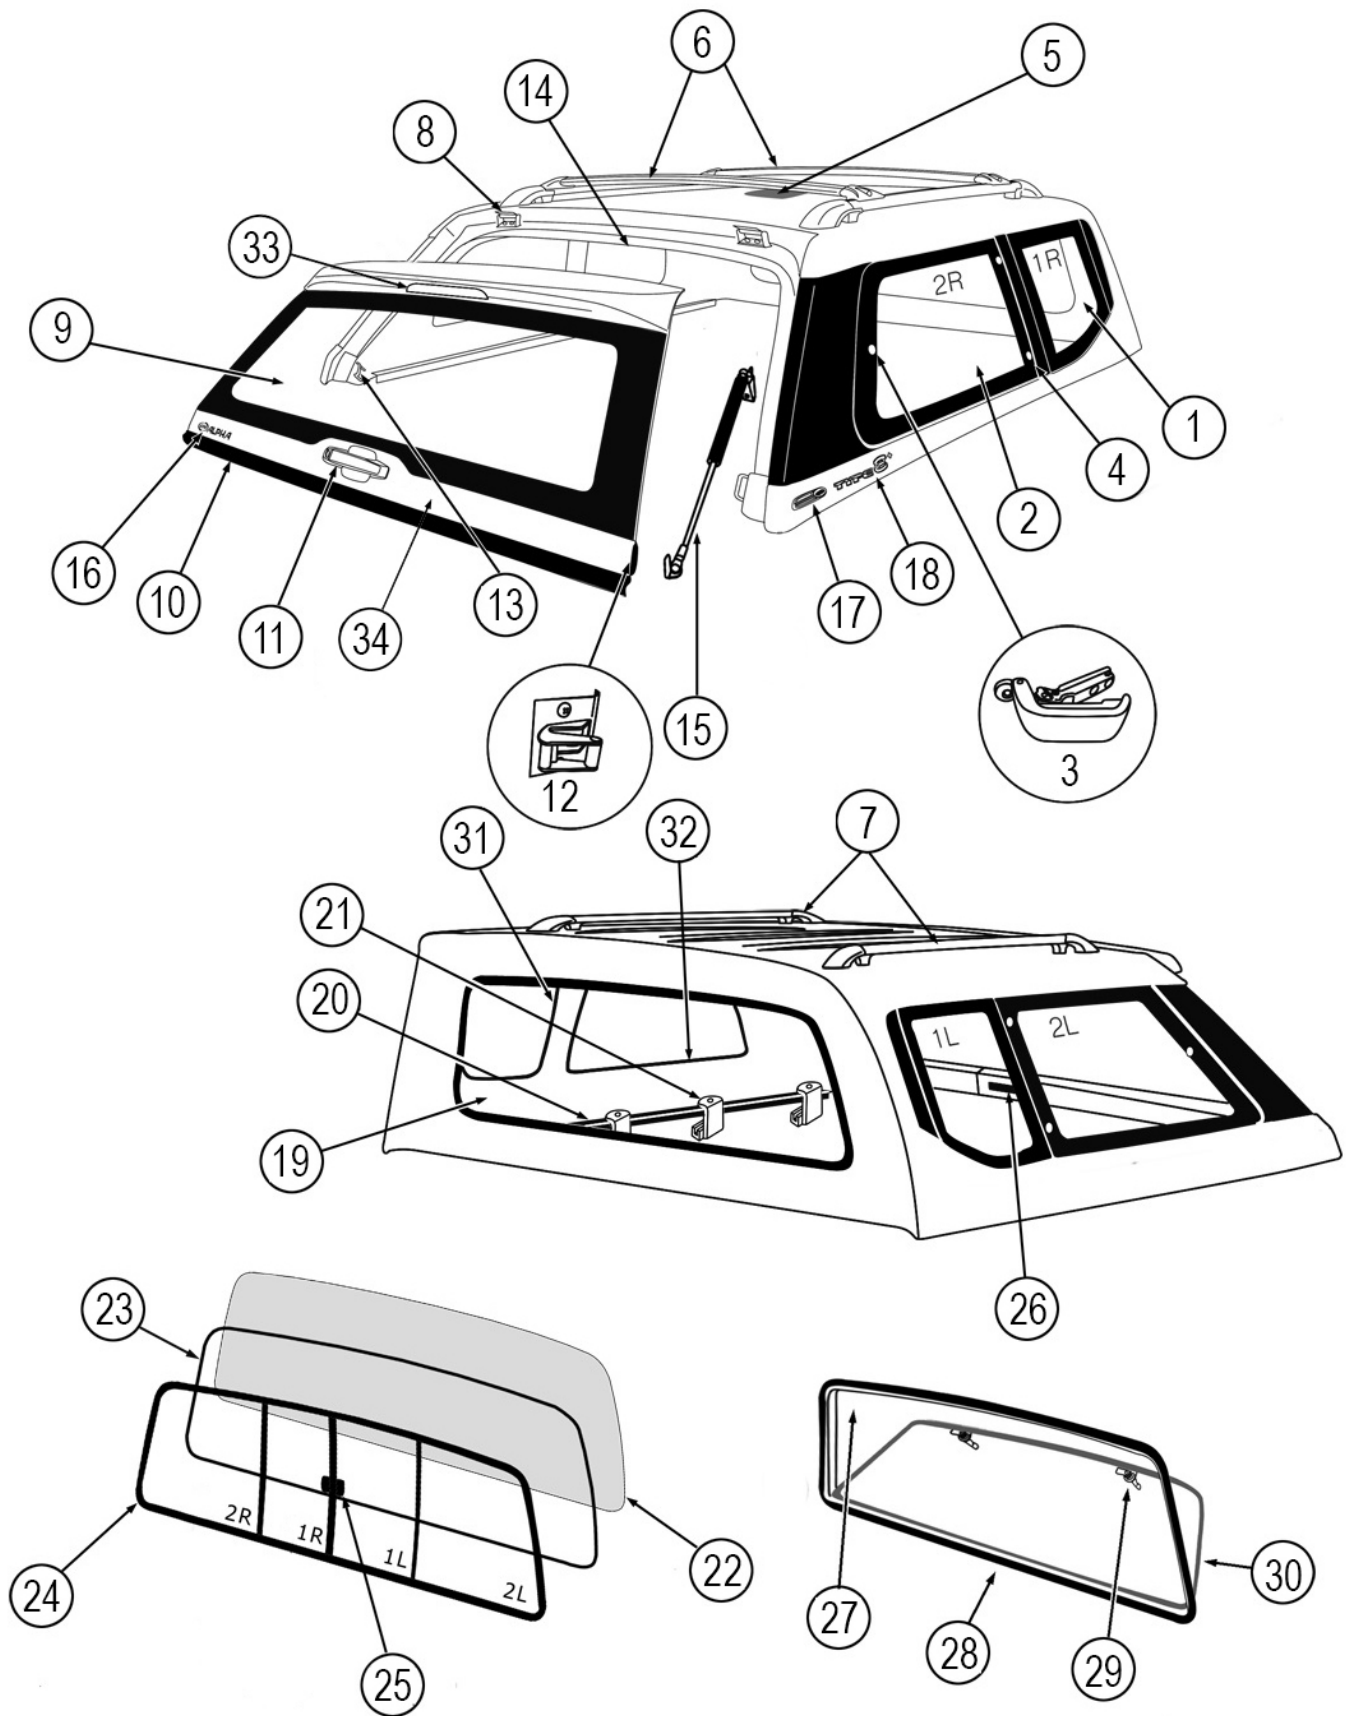

HARDTOP TYPE E+

Spare parts list

Ford Ranger T6 2016 Double Cab

HARDTOP TYPE E+

Spare parts list

Ford Ranger T6 2016 Double Cab

Spare parts list

#	Code AA	Code supplier	Description	Price customer*
1	006571	G-SF-TE9-LT	Side fixed window glass no.1L (Left)	€ 103.13
	006572	G-SF-TE9-RT	Side fixed window glass no.1R (Right)	€ 103.13
2	004174	G-SP-TE4-LT	Side pop out window glass no.2L (Left)	€ 157.41
	004173	G-SP-TE4-RT	Side pop out window glass no.2R (Right)	€ 157.41
3	004896	LK-SP-04	Pop out window glass lock	€ 21.88
4	004895	HN-SLS-2	Pop out window glass hinge	€ 20.00
5	104508	LT-RL-002	Room lamp	€ 29.02
6	005114	AS-SCB-2	Roof rack cross bars (complete set)	€ 202.55
7	103976	RC-CS-GSED2-2	Roof rack bar (complete set)	€ 185.19
8	005296 - 006301	HN-RD-007	Stainless steel rear door hinge	€ 78.53
9	005587	RD-TE8-HT-A	Rear door glass with rear defroster	€ 324.52
10	20121	BA-PT-002-L3	Rear Aluminium bar with sponge seal	€ 22.44
11	004890	IHD-EX-7-R	Exterior handle lock	€ 163.61
12	004892	LK-LHLWI-2-LR	Stainless steel wing lock latch set	€ 143.75
13	003874	LK-BH-05-LR	Stainless steel wing lock hook plate	€ 97.75
14	104601	RB-SL-02	Rear door rubber seal	€ 46.75
15	005786	CH-002-46200	Hydraulic strut with stainless steel bracket (Left)	€ 49.11
	005787	CH-002-46200	Hydraulic strut with stainless steel bracket (Right)	€ 49.11
16	104366	SK-LG-001	Rear sticker	€ 9.38
17	128598	GR-DR-04	Water drain grill set	€ 7.48
18	005113	SK-LG-001-5	Side sticker set	€ 21.43
19	006583	LN-C-TE-F0D2	Carpet lining	€ 162.50
20	005372	BA-SM-3-2	Side aluminum bar (L profile)	€ 75.00
21	005592	CP-011-2	Hooked clamping system	€ 39.27
	003881	CP-010	Bolted clamping system	€ 39.27
22	103986	FF-2	Front fixed glass	€ 75.00
23	104435	RB-SLJ-02-311	Front window frame rubber	€ 31.25
24	121434	FS-2	Front sliding window	€ 150.00
25	121389	LK-G-002	Front glass locking system	€ 16.88
26	007689	HD-INS-07	Interior handle lock	€ 65.45
27	121413	DDW-2	Front drop down window (complete set)	€ 250.00
28	121361	RB-SLJ-05-2	Front drop down window rubber	€ 53.57
29	005374	LK-DW-S	Front drop down window latches	€ 24.55
30	006591	G-FDW2	Front drop down window glass and hinge	€ 143.75
31	103994	RM-PT-07	Side fixed window fitting rubber	€ 13.39
32	004893	RB-SL-02-1	Side pop out window fitting rubber	€ 24.55
33	003871	LT-BE-007	Third LED brake light with E-mark	€ 196.34
34	/	RD-TYPE-E+-FO...	Rear door complete in vehicle colour	€ 1095.94